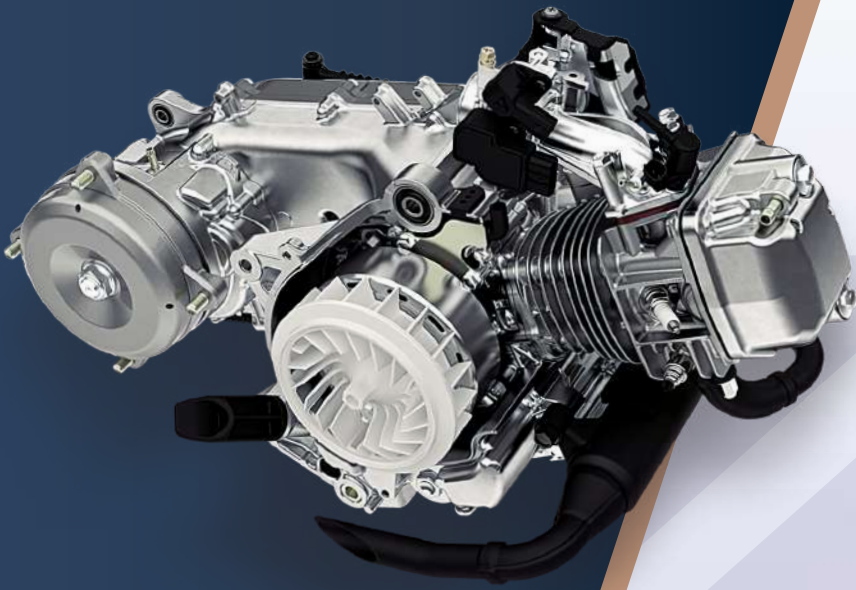

# Efficiency, Fine Tuned

The Activa features a TFT meter to monitor fuel consumption, efficiency, and remaining distance during your ride.

## Range

It displays the distance you can travel with remaining fuel in the tank.

## Eco-Indicator

Tracks real-time driving conditions to maintain fuel efficiency on a real-time basis.

## *Powerful 110cc Engines*

Top-tier power and acceleration to make rides exciting.